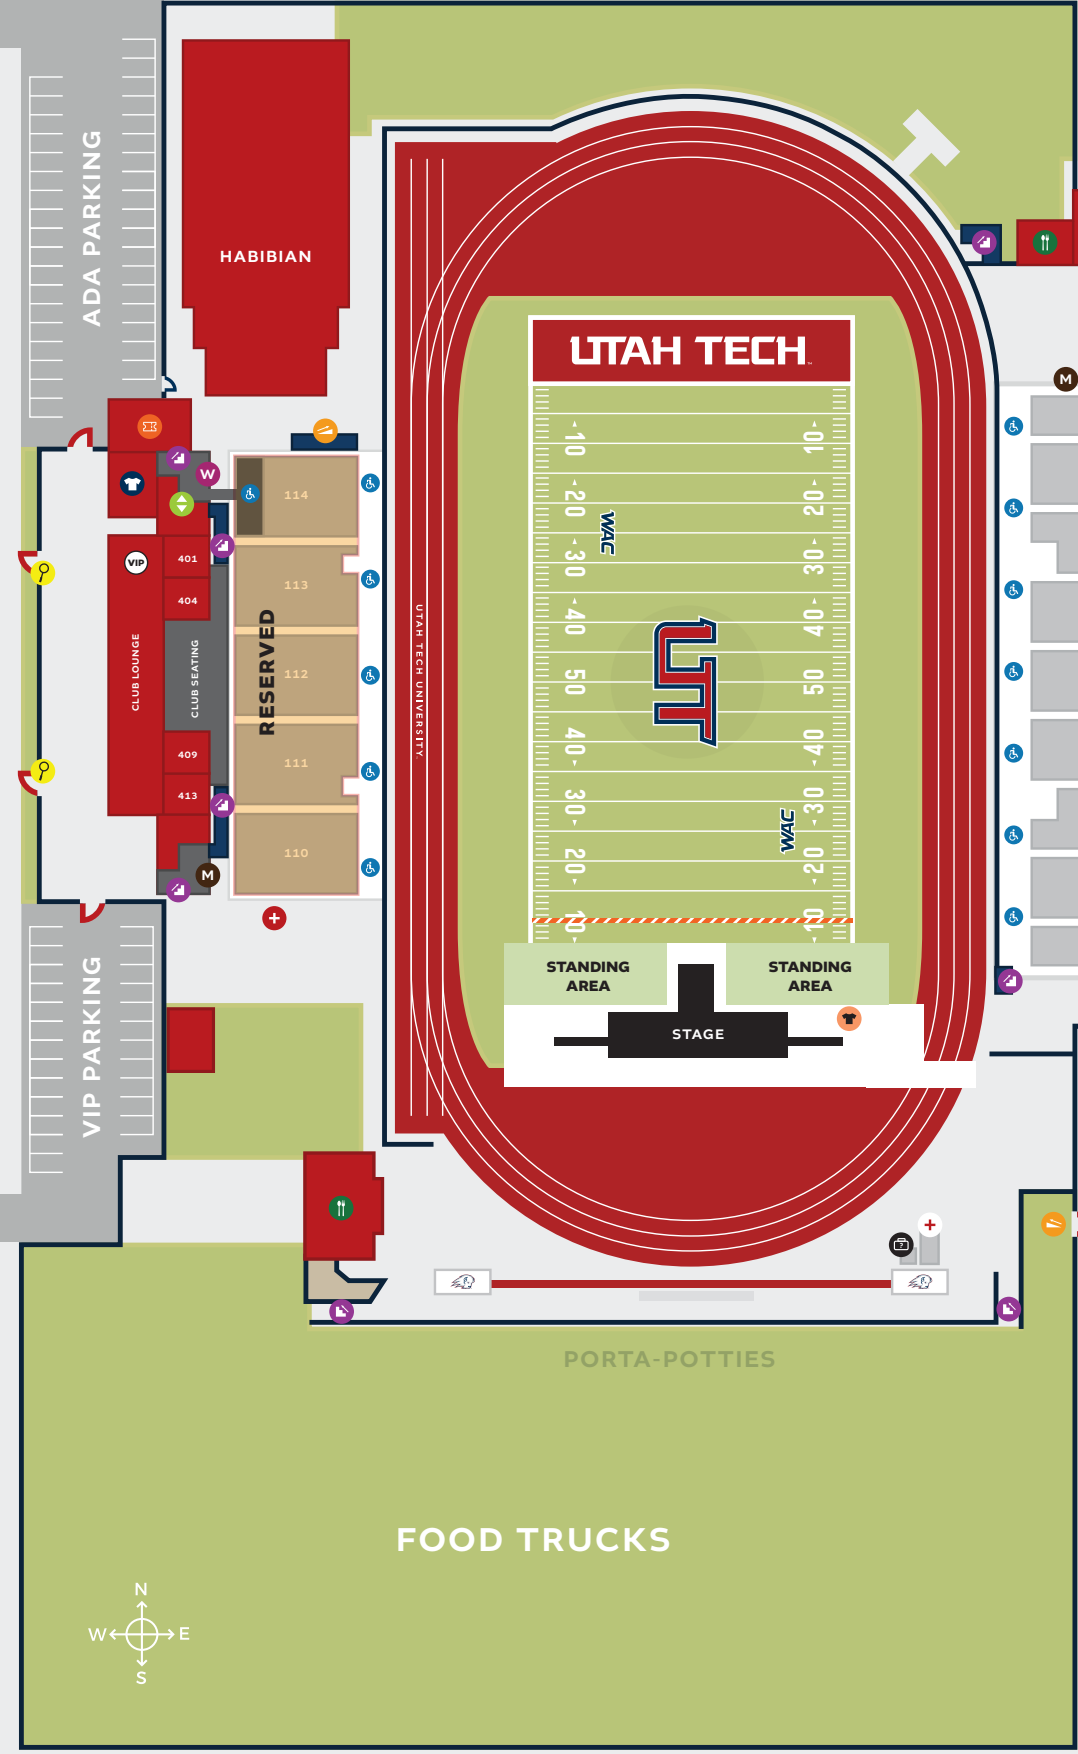

(UNIVERSITY AVENUE) 700 EAST

(UNIVERSITY AVENUE) 700 EAST

**FIREWORK  
FALL-OUT ZONE**

LOT CLOSED TO THE PUBLIC

LOT CLOSED TO THE PUBLIC

### EVENT KEY

-  FIRST-AID
-  EMS VEHICLE
-  LOST & FOUND
-  TICKET OFFICE
-  CAMPUS STORE
-  CONCESSIONS
-  ELEVATOR
-  RAMP
-  STAIRS
-  WATER REFILL
-  MENS RESTROOM
-  WOMENS RESTROOM
-  ADA ACCESS
-  ARTIST MERCH
-  BAG CHECK

600 SOUTH

600 SOUTH

**KONY COUNTRY 4<sup>TH</sup> OF JULY CELEBRATION**  
**PUBLIC STADIUM MAP | UTAH TECH UNIVERSITY.**